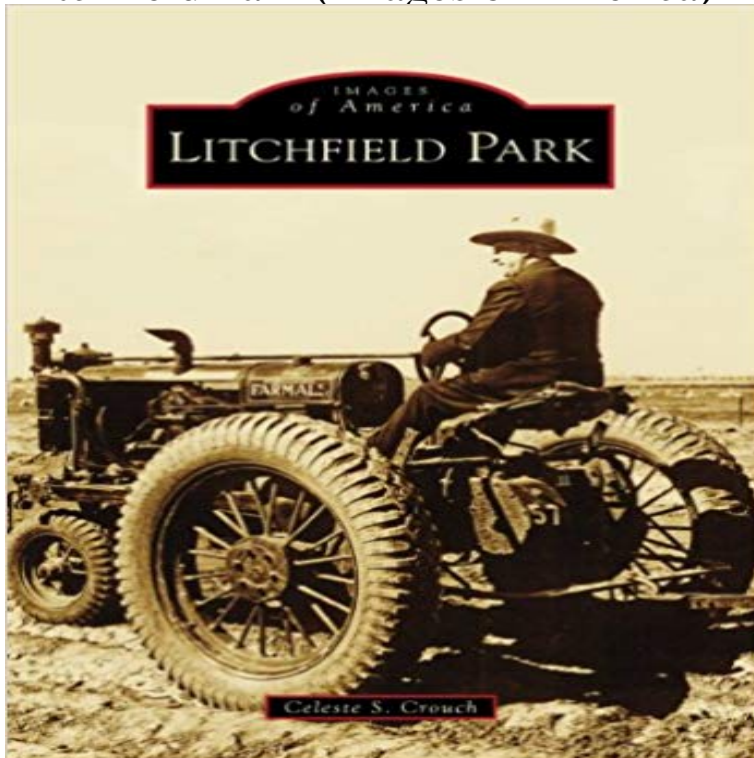

Litchfield Park (Images of America)

In 1908, William Kriegbaum, a California citrus grower, arrived as the first settler in what was to become Litchfield Park. He, along with other settlers from California, owned the land until 1916, when Paul Litchfield of Goodyear Tire & Rubber Company came to the area and purchased 16,000 acres to plant cotton for tires. In 1918, the townsite was planned with tree-lined streets and buildings to include an organizational house for Goodyear executives, which is now the famed Wigwam Resort. When new materials for tires were developed, cotton was no longer needed for cord. Shortly thereafter, Goodyear brought its tire-testing fleet to Litchfield, and farm equipment companies followed suit, sending engineers to design and test new machinery. The steel-wheeled tractor tire was replaced by Paul Litchfield's newly patented pneumatic tire as the standard for farm equipment. The World War II years brought changes to the area as an influx of new residents transformed the company town to a more planned community.

Agradable ruta realizada junto al Bilbao Alpino que parte desde la localidad alavesa de Guinea, en la vertiente Sur de la sierra de Arkamo y que discurre por las cimas de Olvedo, Pelistornes y Cantoblanco.